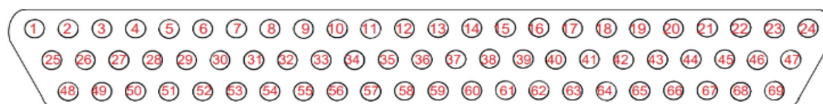

FACE VIEW FOR PIN (MALE) CONNECTOR

9 PIN

15 PIN

21 PIN

25 PIN

31 PIN

37 PIN

51 PIN

51-2 PIN

69 PIN

100 PIN