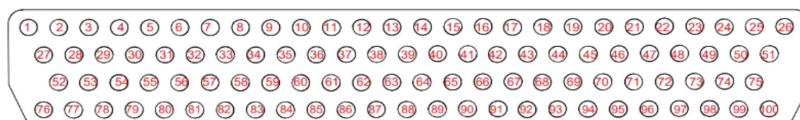

FACE VIEW FOR PIN (MALE) CONNECTOR

9 PIN

15 PIN

21 PIN

25 PIN

31 PIN

37 PIN

51 PIN

51-2 PIN

69 PIN

100 PIN