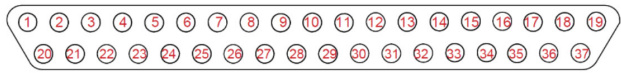

FACE VIEW FOR PIN (MALE) CONNECTOR

9 PIN

15 PIN

21 PIN

25 PIN

31 PIN

37 PIN

51 PIN

51-2 PIN

69 PIN

100 PIN