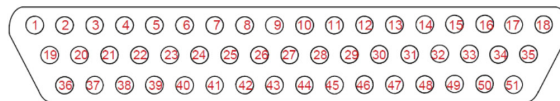

FACE VIEW FOR PIN (MALE) CONNECTOR

9 PIN

15 PIN

21 PIN

25 PIN

31 PIN

37 PIN

51 PIN

51-2 PIN

69 PIN

100 PIN